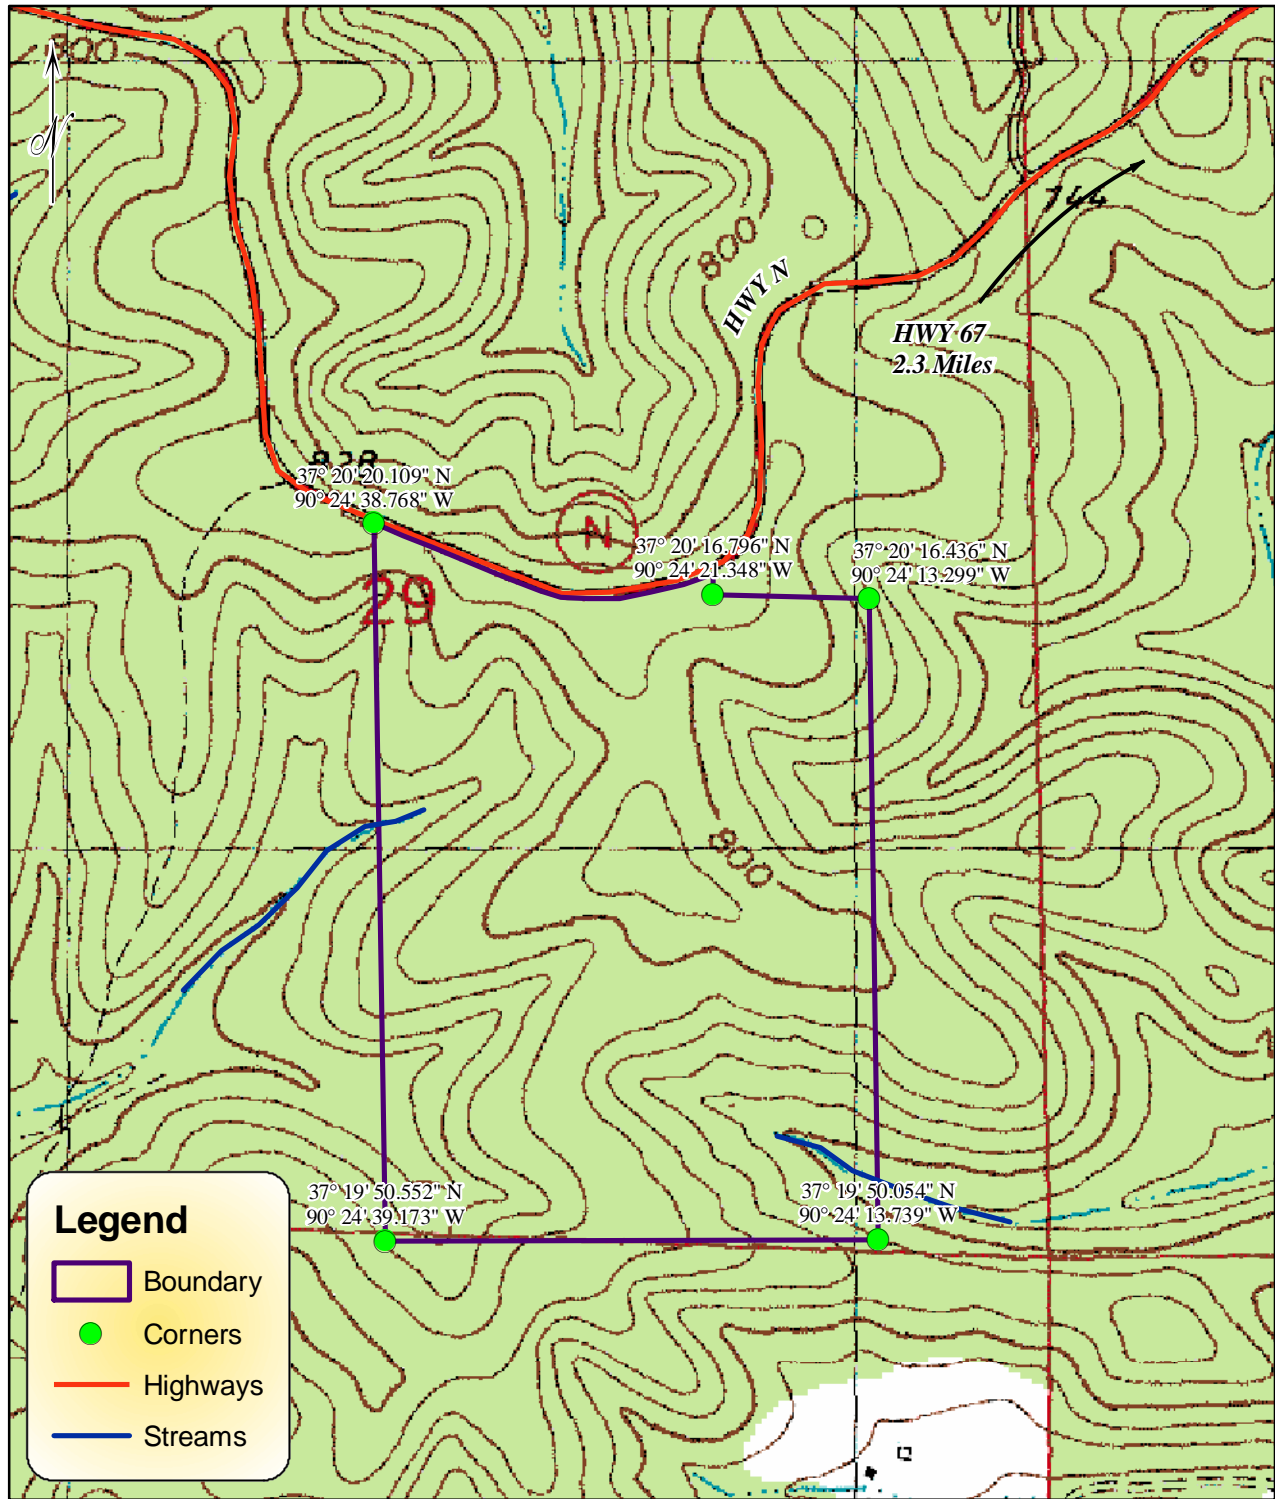

# MAP SHOWING HUNT LEASE TRACT 301-05

LOCATED IN MADISON COUNTY, MISSOURI

SUBJECT PROPERTY AREA = 130 ACRES

1 inch = 800 feet

Acreage = 129.6 per ArcMap GIS

Clearwater Forest Consultants, LLC  
P.O. Box 176 | 105 North Main Street  
Piedmont, Missouri 63957  
www.clearwaterforestconsultants.com  
(573) 223-7010

# MAP SHOWING HUNT LEASE TRACT 301-05

LOCATED IN MADISON COUNTY, MISSOURI

SUBJECT PROPERTY AREA = 130 ACRES

1 inch = 800 feet

Acreege = 129.6 per ArcMap GIS

Clearwater Forest Consultants, LLC  
P.O. Box 176 | 105 North Main Street  
Piedmont, Missouri 63957  
www.clearwaterforestconsultants.com  
(573) 223-7010