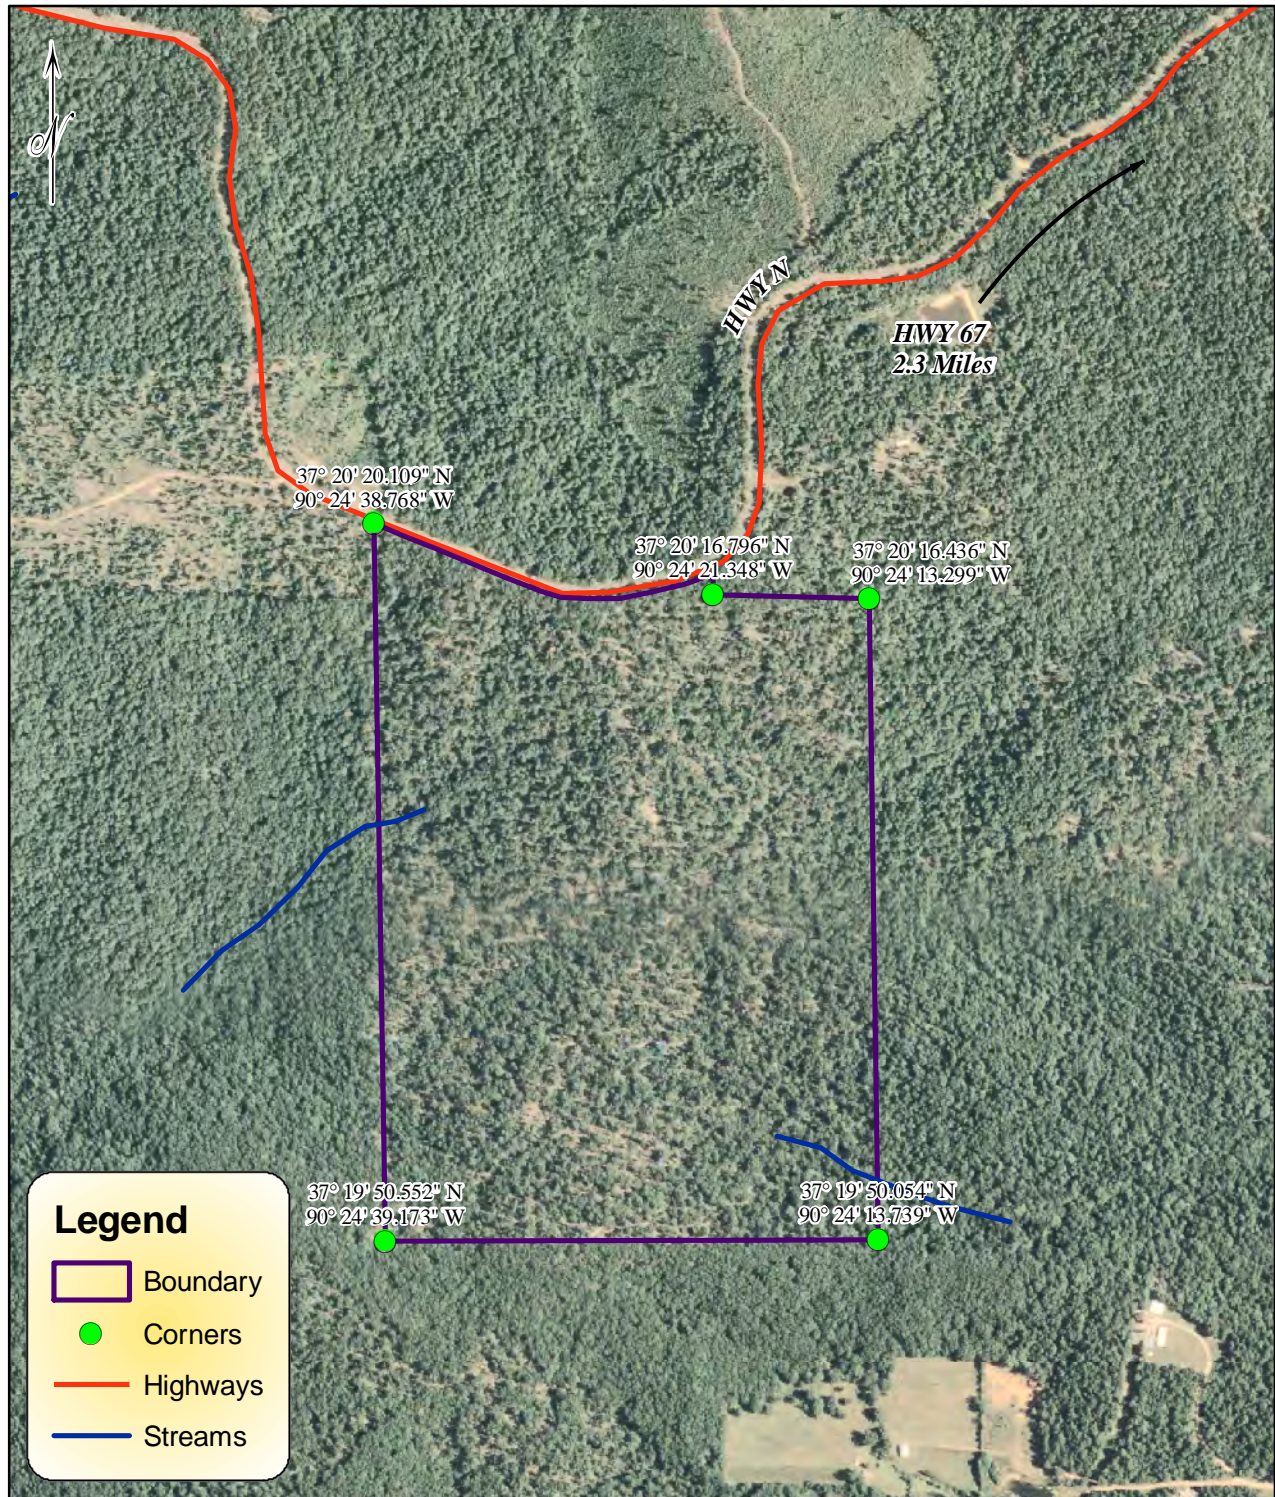

# MAP SHOWING HUNT LEASE TRACT 301-05

LOCATED IN MADISON COUNTY, MISSOURI

SUBJECT PROPERTY AREA = 130 ACRES

1 inch = 800 feet

Acreage = 129.6 per ArcMap GIS

Clearwater Forest Consultants, LLC  
P.O. Box 176 | 105 North Main Street  
Piedmont, Missouri 63957  
www.clearwaterforestconsultants.com  
(573) 223-7010

# MAP SHOWING HUNT LEASE TRACT 301-05

LOCATED IN MADISON COUNTY, MISSOURI

SUBJECT PROPERTY AREA = 130 ACRES

1 inch = 800 feet

Acreege = 129.6 per ArcMap GIS

Clearwater Forest Consultants, LLC  
P.O. Box 176 | 105 North Main Street  
Piedmont, Missouri 63957  
www.clearwaterforestconsultants.com  
(573) 223-7010