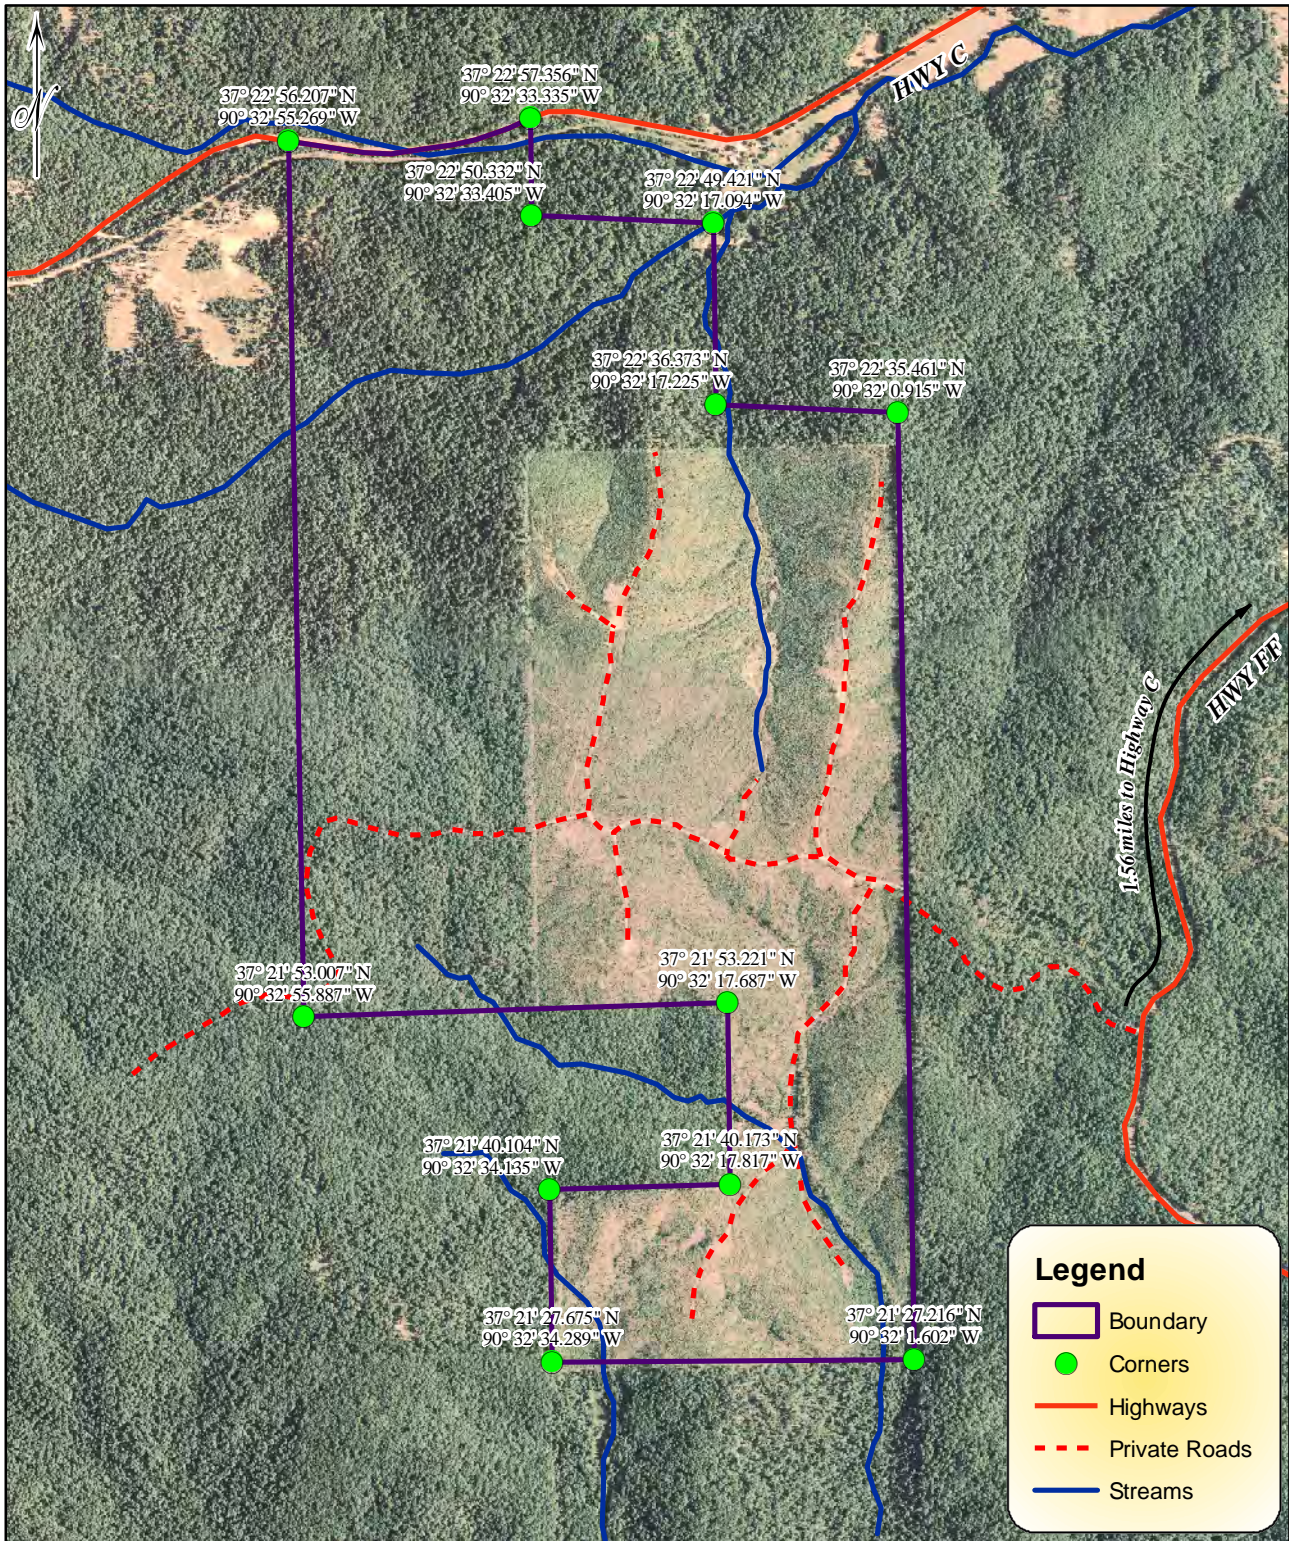

# MAP SHOWING HUNT LEASE TRACT 301-13

LOCATED IN MADISON COUNTY, MISSOURI

SUBJECT PROPERTY AREA = 680 ACRES

1 inch = 1,400 feet

Acreage = 680.5 per ArcMap GIS

Clearwater Forest Consultants, LLC  
 PO Box 176/105 North Main Street  
 Piedmont, MO 63957-9574  
[www.clearwaterforestconsultants.com](http://www.clearwaterforestconsultants.com)  
 (573) 223-7010