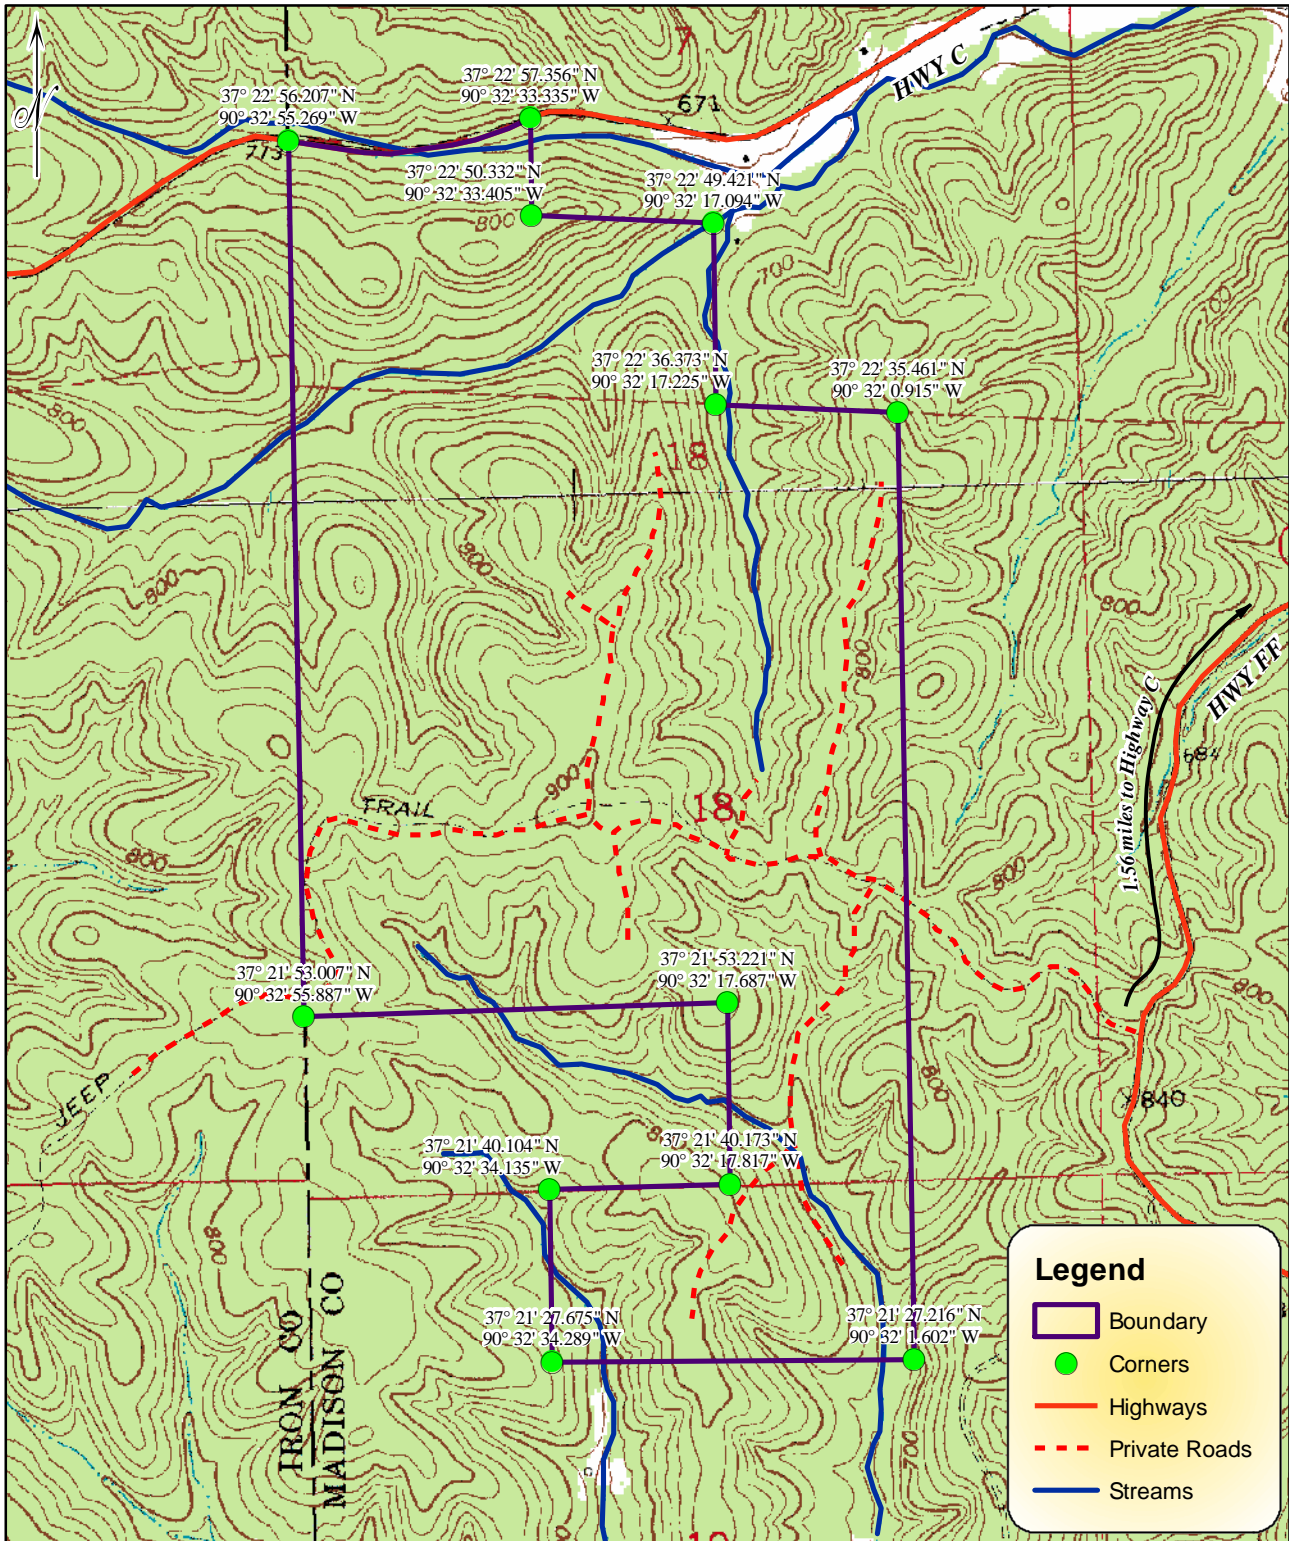

# MAP SHOWING HUNT LEASE TRACT 301-13

LOCATED IN MADISON COUNTY, MISSOURI

SUBJECT PROPERTY AREA = 680 ACRES

1 inch = 1,400 feet

Acreage = 680.5 per ArcMap GIS

Clearwater Forest Consultants, LLC  
 PO Box 176/105 North Main Street  
 Piedmont, MO 63957-9574  
[www.clearwaterforestconsultants.com](http://www.clearwaterforestconsultants.com)  
 (573) 223-7010