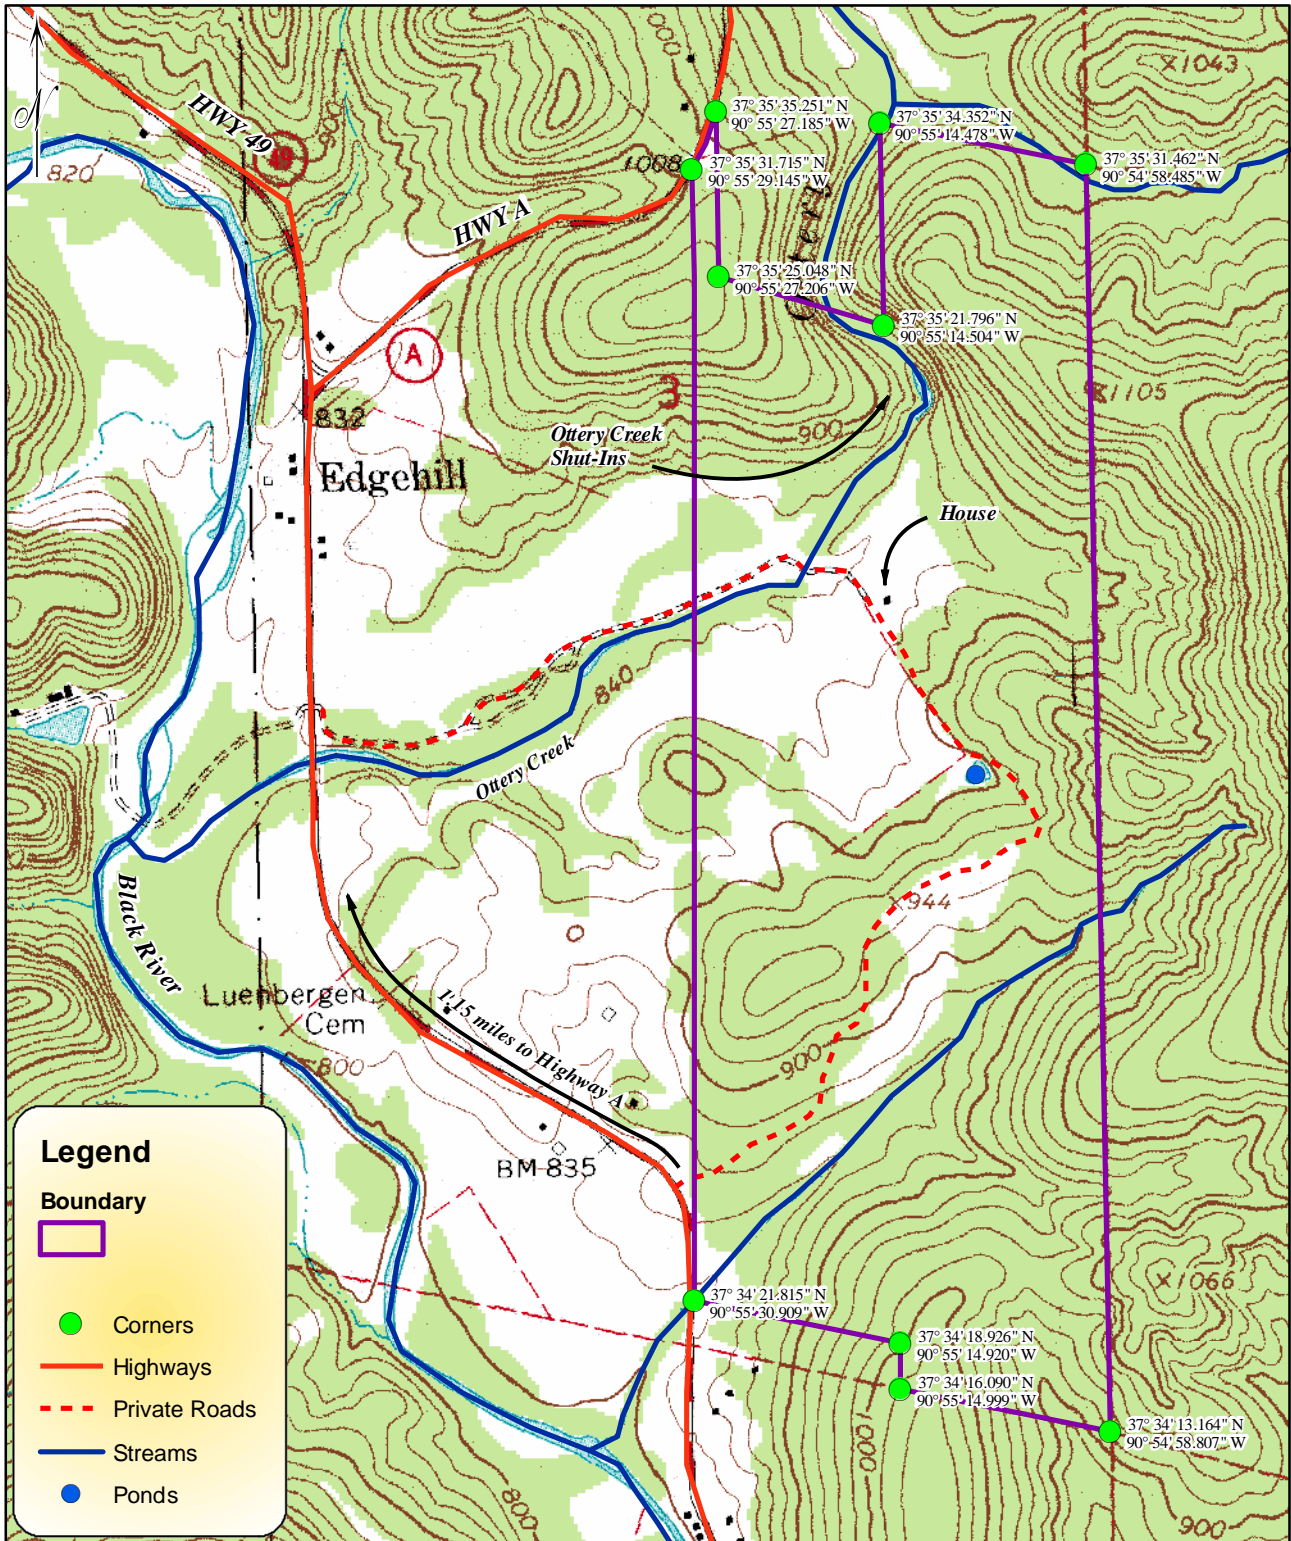

MAP SHOWING HUNT LEASE TRACT 301-18

LOCATED IN REYNOLDS COUNTY, MISSOURI

SUBJECT PROPERTY AREA = 420 ACRES

Legend

Boundary

Corners

Highways

Private Roads

Streams

Ponds

1 inch = 1,200 feet

Acreage = 419.7 per ArcMap GIS

Clearwater Forest Consultants, LLC
 PO Box 176/105 North Main Street
 Piedmont, MO 63957-9574
www.clearwaterforestconsultants.com
 (573) 223-7010

MAP SHOWING HUNT LEASE TRACT 301-18

LOCATED IN REYNOLDS COUNTY, MISSOURI

SUBJECT PROPERTY AREA = 420 ACRES

Legend

Boundary

Boundary

● Corners

— Highways

- - - Private Roads

— Streams

● Ponds

1 inch = 1,200 feet

Acreage = 419.7 per ArcMap GIS

Clearwater Forest Consultants, LLC
 PO Box 176/105 North Main Street
 Piedmont, MO 63957-9574
www.clearwaterforestconsultants.com
 (573) 223-7010