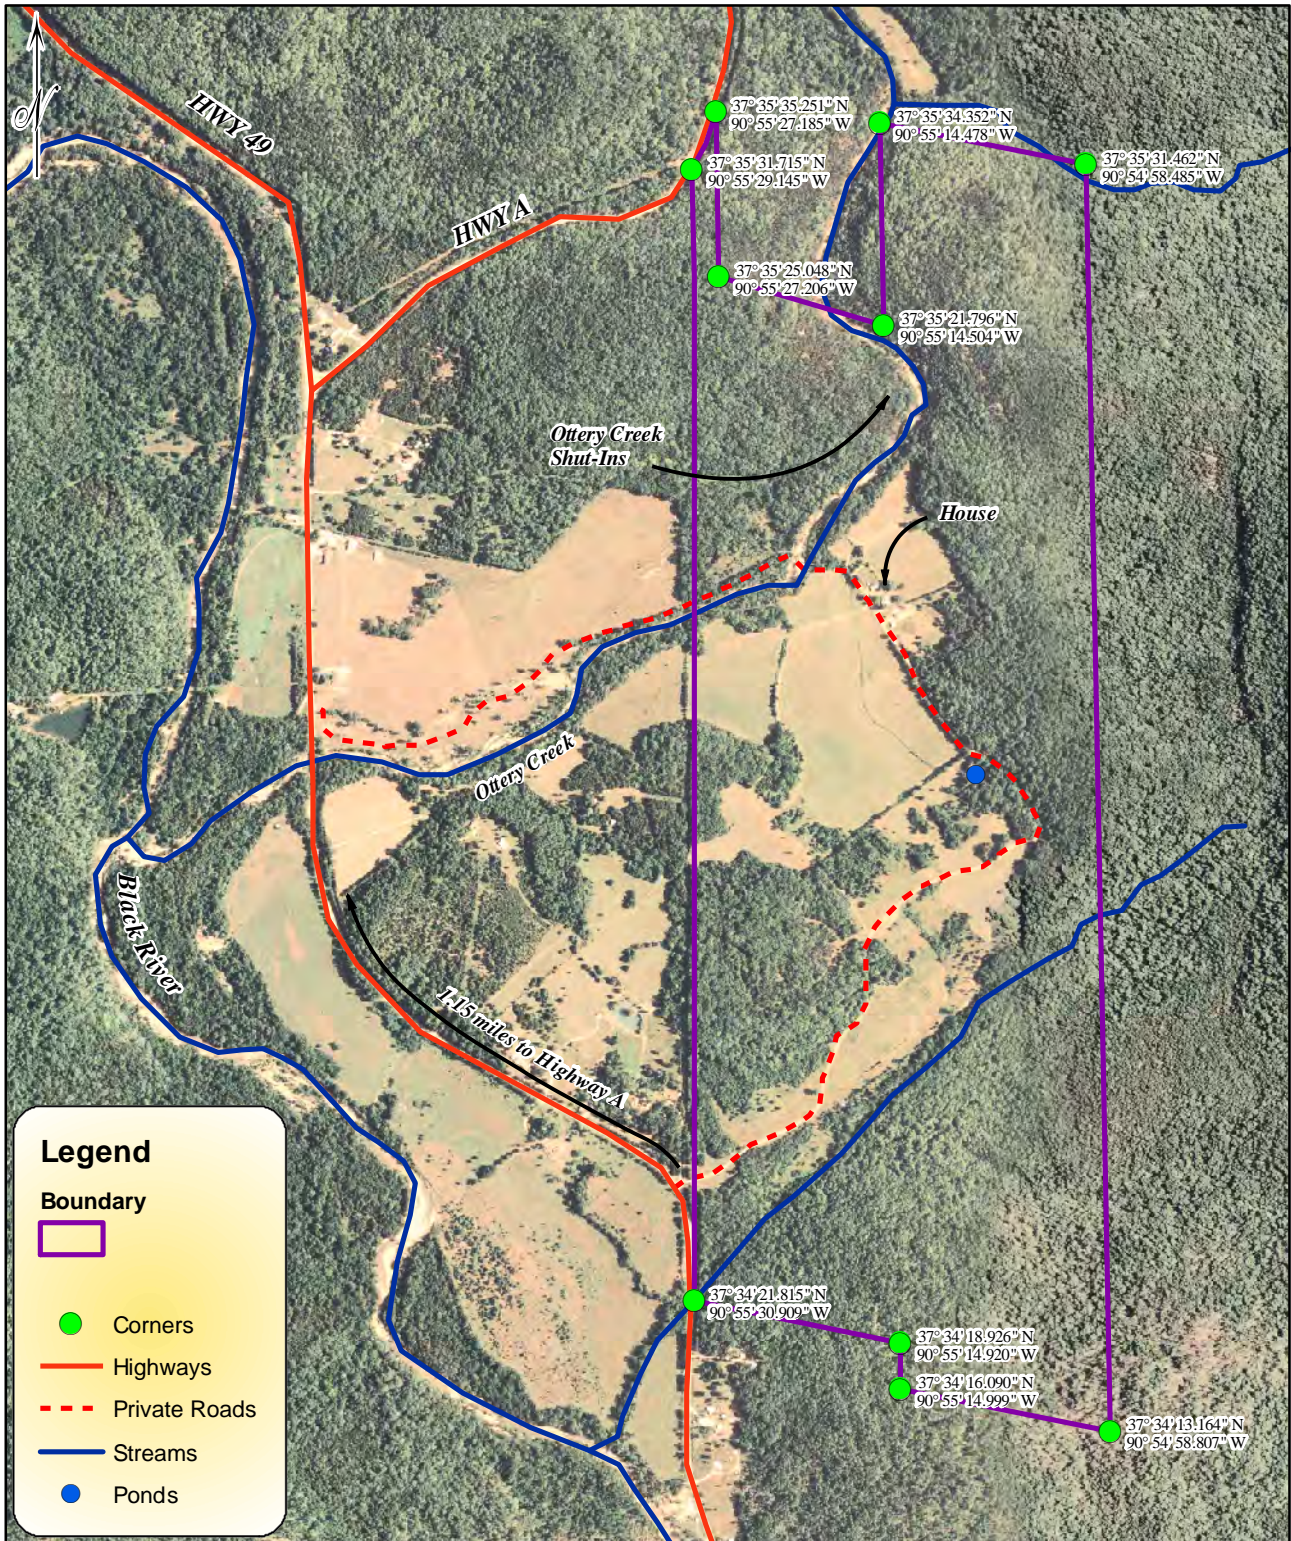

MAP SHOWING HUNT LEASE TRACT 301-18

LOCATED IN REYNOLDS COUNTY, MISSOURI

SUBJECT PROPERTY AREA = 420 ACRES

Legend

Boundary

Corners

Highways

Private Roads

Streams

Ponds

1 inch = 1,200 feet

Acreage = 419.7 per ArcMap GIS

Clearwater Forest Consultants, LLC
 PO Box 176/105 North Main Street
 Piedmont, MO 63957-9574
www.clearwaterforestconsultants.com
 (573) 223-7010

MAP SHOWING HUNT LEASE TRACT 301-18

LOCATED IN REYNOLDS COUNTY, MISSOURI

SUBJECT PROPERTY AREA = 420 ACRES

Legend

Boundary

Boundary

● Corners

— Highways

- - - Private Roads

— Streams

● Ponds

1 inch = 1,200 feet

Acreage = 419.7 per ArcMap GIS

Clearwater Forest Consultants, LLC
 PO Box 176/105 North Main Street
 Piedmont, MO 63957-9574
www.clearwaterforestconsultants.com
 (573) 223-7010